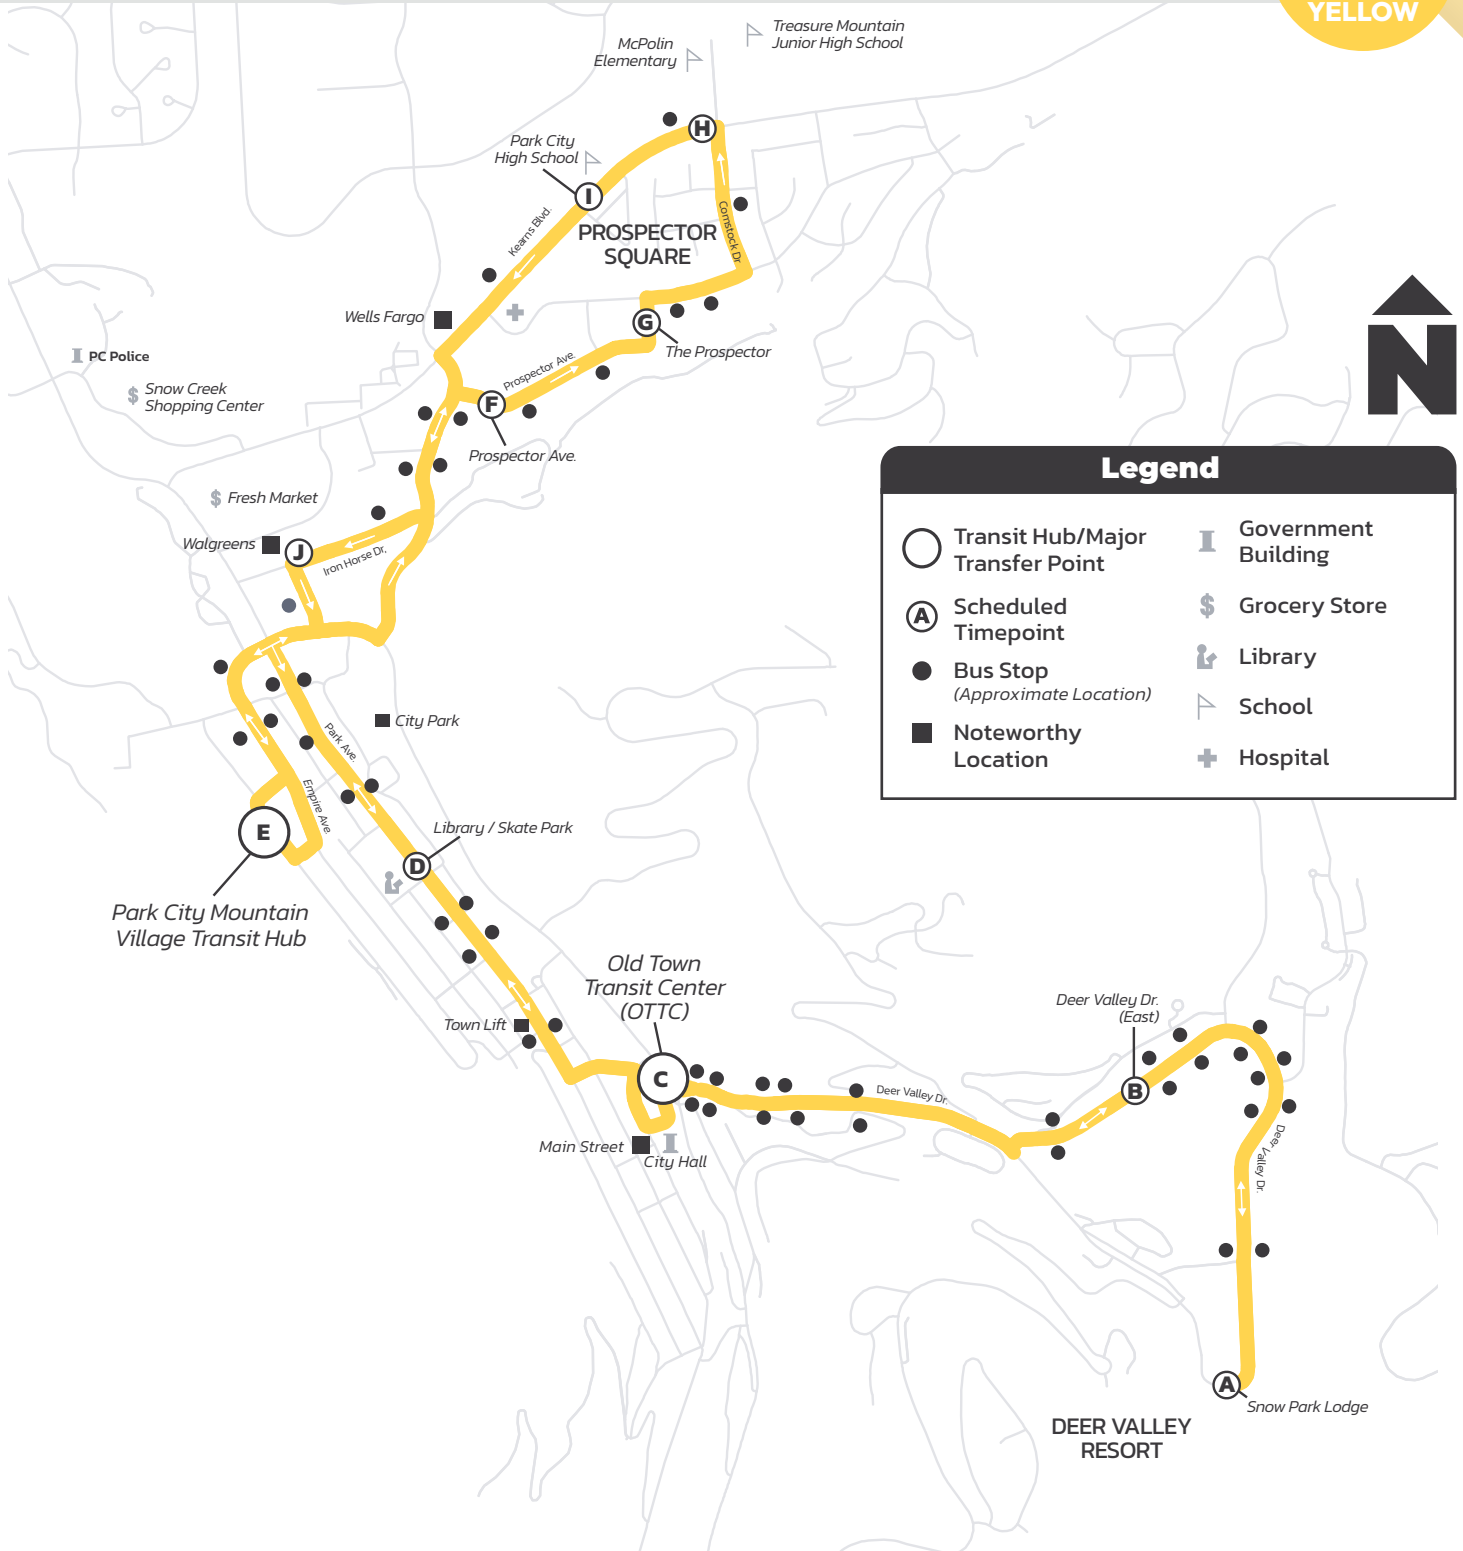

Hours: 7:10 AM–11:10 PM

From Old Town Transit Center (OTTC)

Seven days a week

Prospector Square– Deer Valley Resort

Every 30 Minutes

5
YELLOW

DEER VALLEY
RESORT

Hours: 7:10 AM–11:10 PM