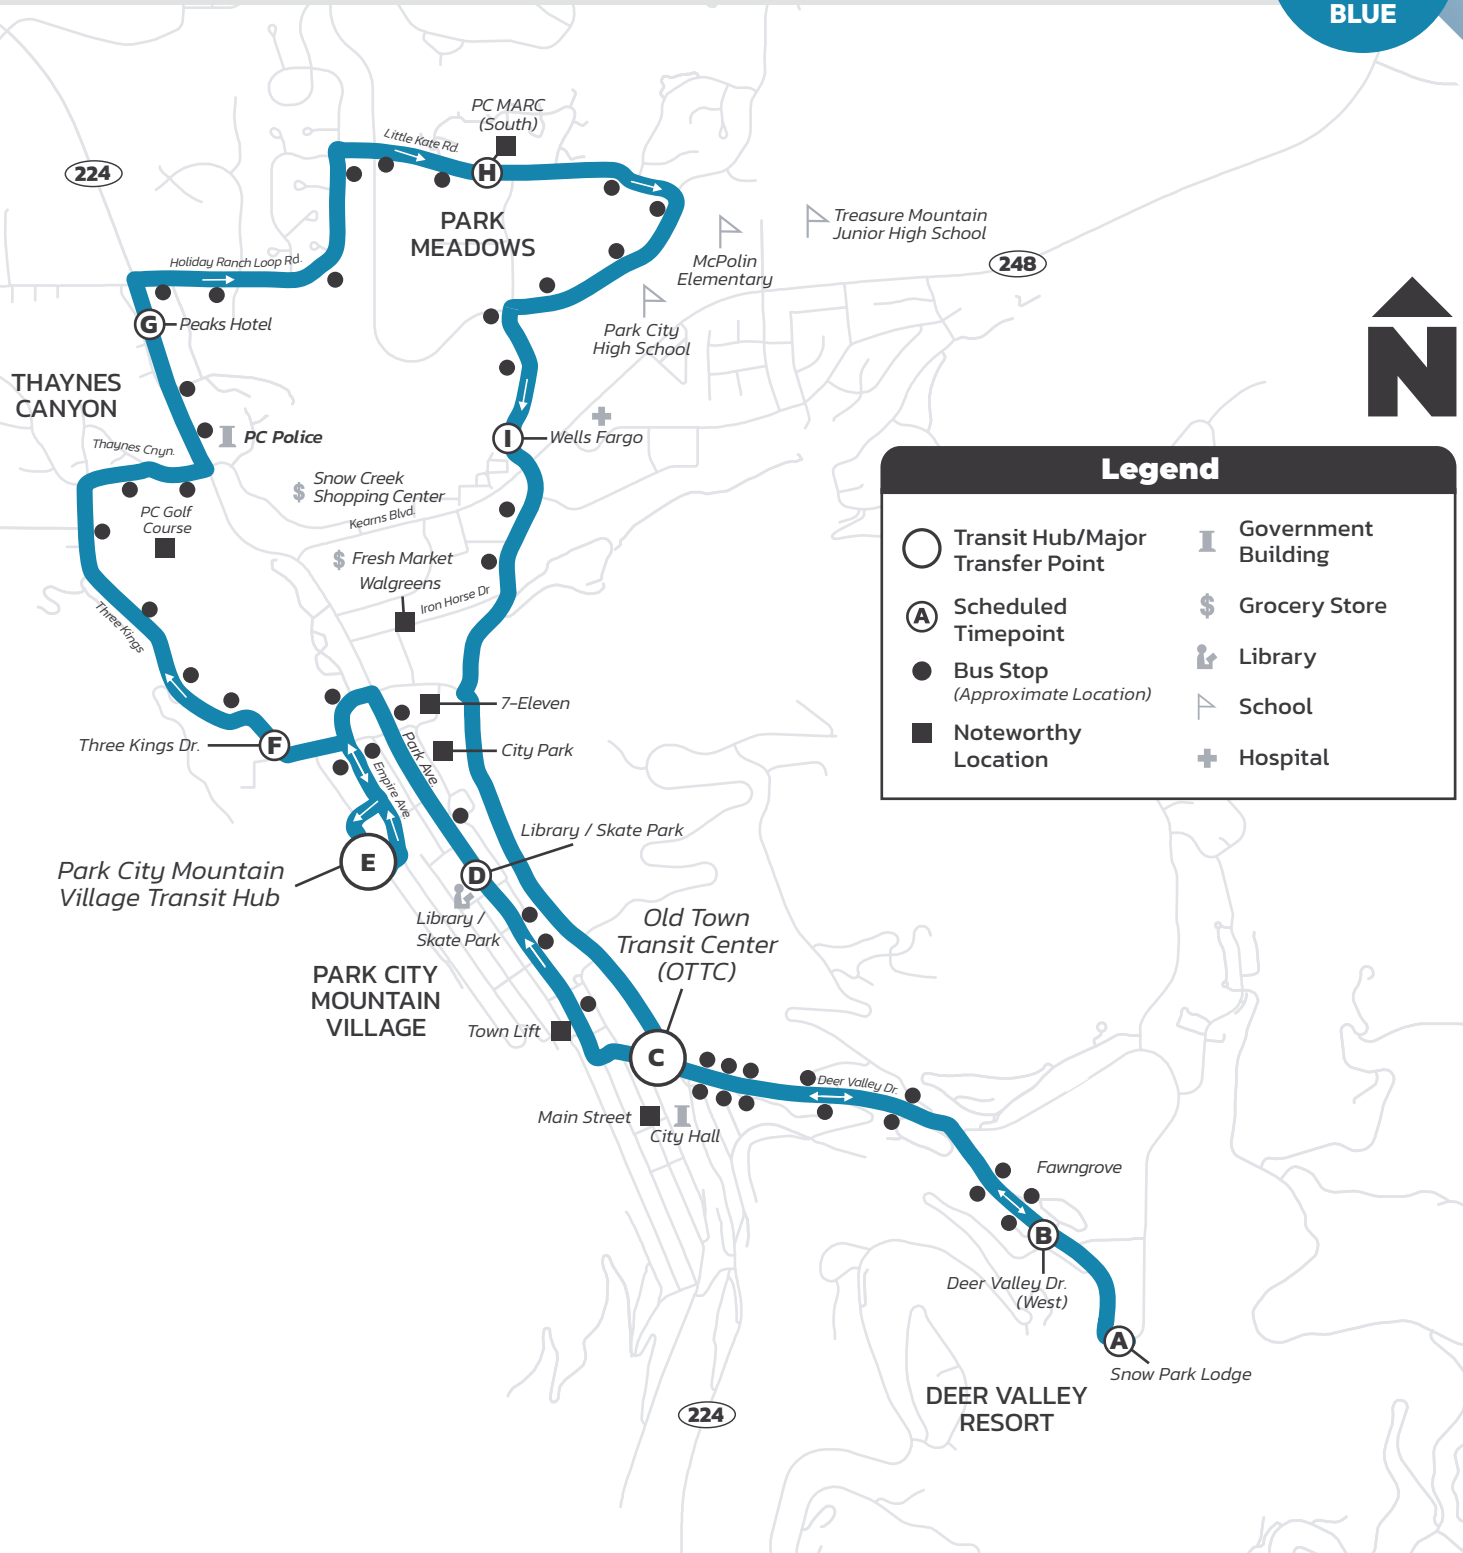

Hours: 6:30 AM–11:00 PM

From Old Town Transit Center (OTTC)

Seven days a week

Thaynes Canyon / Park Meadows–Deer Valley Resort

Every 30 Minutes

3
BLUE

Hours: 6:30 AM–11:00 PM

From Old Town Transit Center (OTTC)
Seven days a week