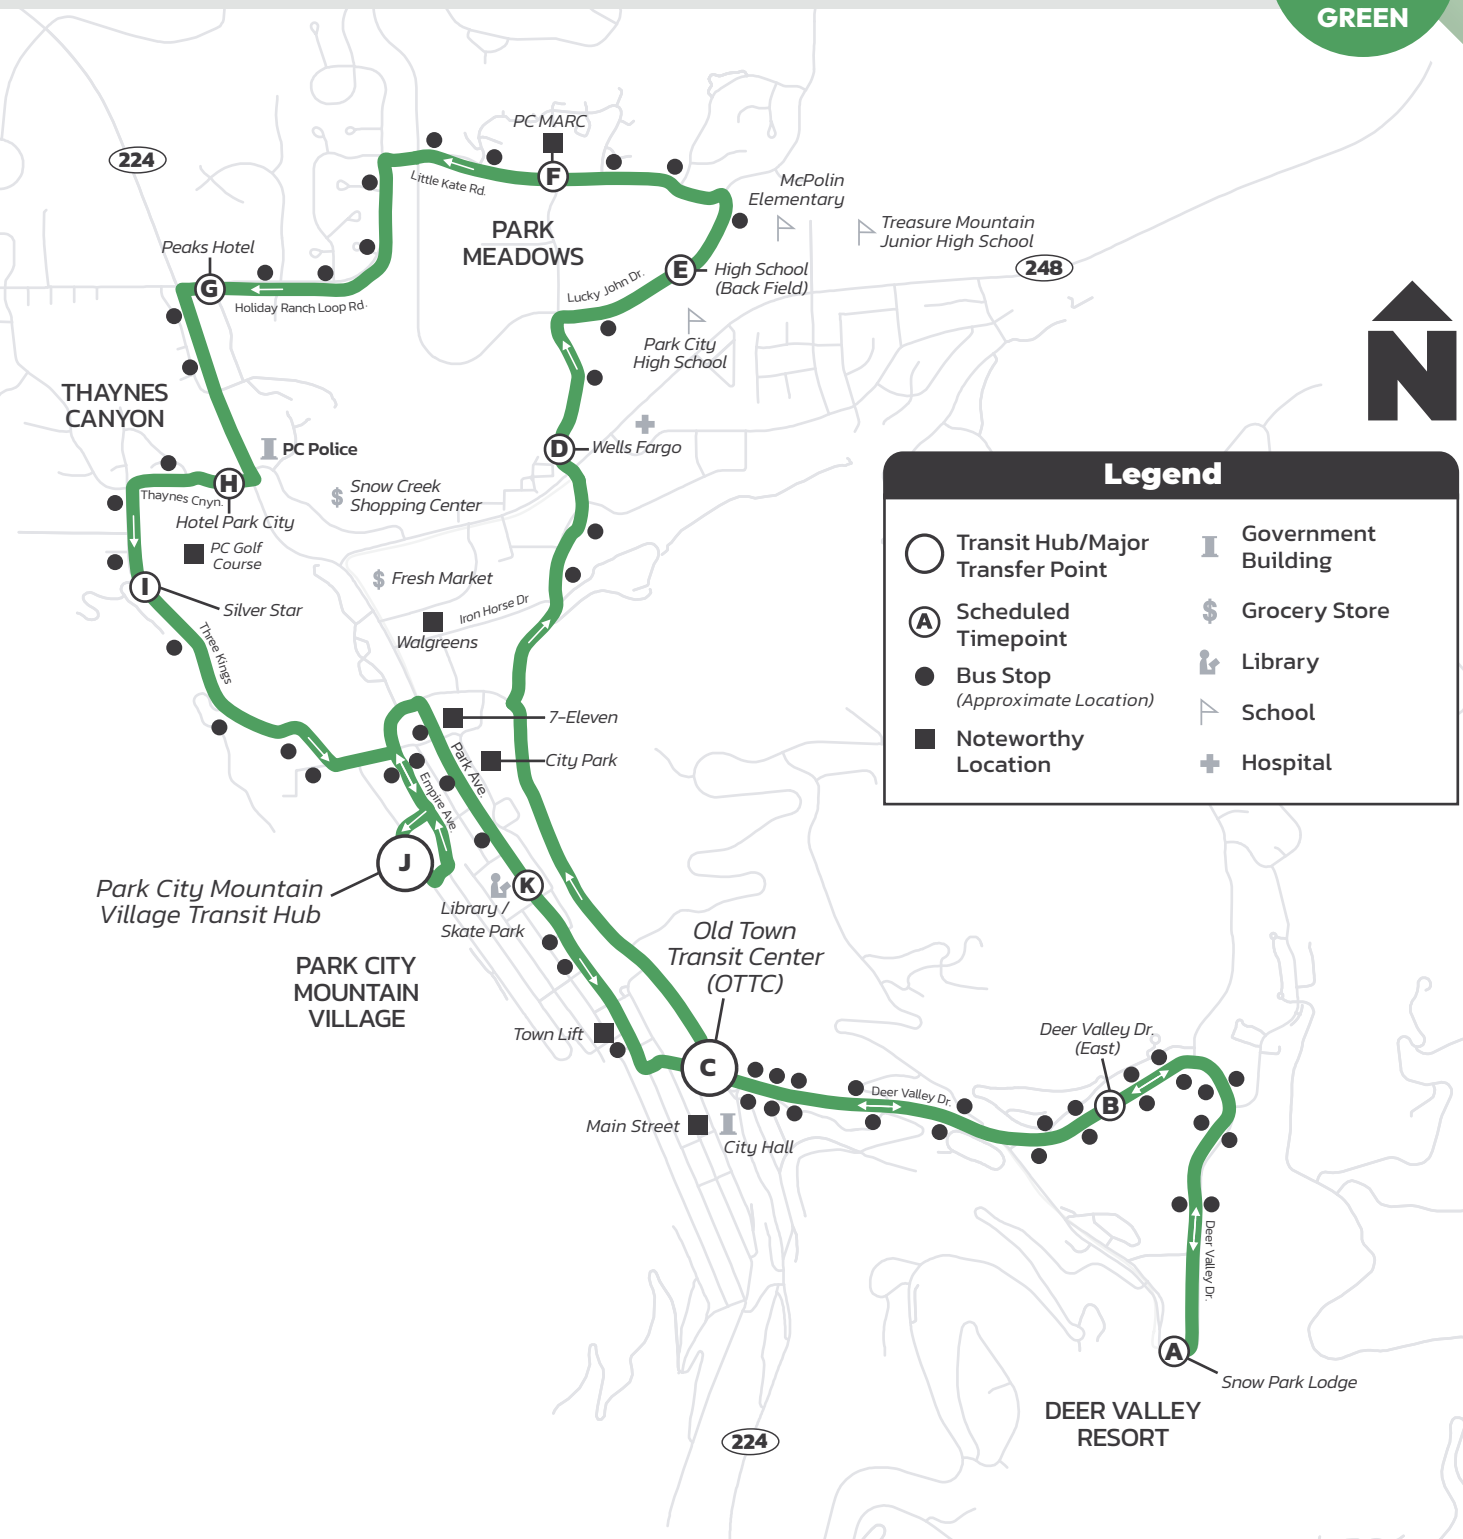

**Hours: 6:49 AM—11:19 PM**

From Old Town Transit Center (OTTC)

Seven days a week

# Park Meadows/Thaynes Canyon-Deer Valley Resort

Every 30 Minutes

**Hours: 6:49 AM—11:19 PM**

From Old Town Transit Center (OTTC)

Seven days a week

# Park Meadows/Thaynes Canyon-Deer Valley Resort

Every 30 Minutes

# Hours: 6:49 AM—11:19 PM

From Old Town Transit Center (OTTC)  
Seven days a week