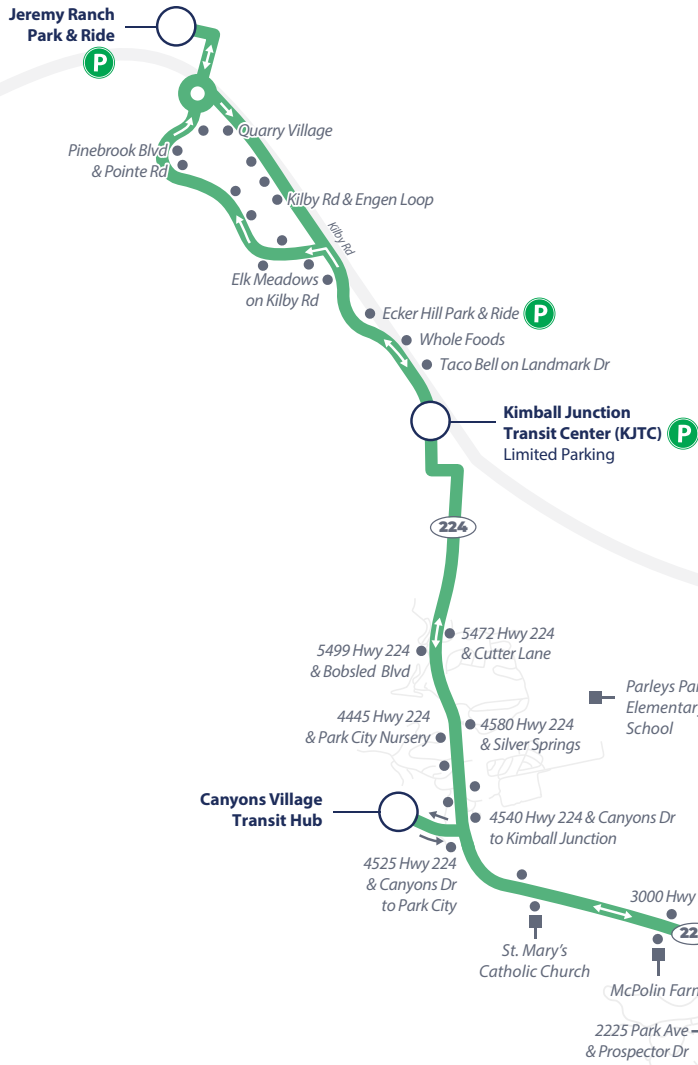

Hours: 5:35 AM - 12:30 AM
7 days a week

Spiro / 224 Local

Every 30 Minutes

Inbound to Snow Park Lodge & Deer Valley

Jeremy Ranch Park & Ride	Ecker Hill Park & Ride	Kimball Junction Transit Center	Canyons Village Transit Hub	Park Ave Condos	PC Mountain	Old Town Transit Center	Snow Park Lodge & Deer Valley
5:35 AM	5:40 AM	5:46 AM	5:53 AM	5:59 AM	6:01 AM	6:06 AM	6:10 AM
12:05 PM	12:10 PM	12:16 PM	12:23 PM	12:29 PM	12:31 PM	12:36 PM	12:40 PM
11:35 PM	11:40 PM	11:46 PM	11:53 PM	11:59 PM	12:01 AM	12:06 AM	12:10 AM

Outbound to Jeremy Ranch Park & Ride

Snow Park Lodge & Deer Valley	Old Town Transit Center	PC Mountain	Park Ave & Fresh Market	Canyons Village Transit Hub	Kimball Junction Transit Center	Ecker Hill Park & Ride	Jeremy Ranch Park & Ride
5:47 AM	5:55 AM	6:00 AM	6:03 AM	6:10 AM	6:17 AM	6:22 AM	6:30 AM
12:17 PM	12:25 PM	12:30 PM	12:33 PM	12:40 PM	12:47 PM	12:52 PM	1:00 PM
11:47 PM	11:55 PM	12:00 AM	12:03 AM	12:10 AM	12:17 AM	12:22 AM	12:30 AM

■ Start Trip
 ■ First Afternoon Trip
 ■ Last Trip

Note:
Timepoints shown are High Valley Transit's major stops. Please visit highvalleytransit.org/bus-routes or scan the QR code for detailed timetable.

Legend

- Transit Hub/Major Transfer Point
- Bus Stop (Approximate Location)
- Noteworthy Location
- Park & Ride